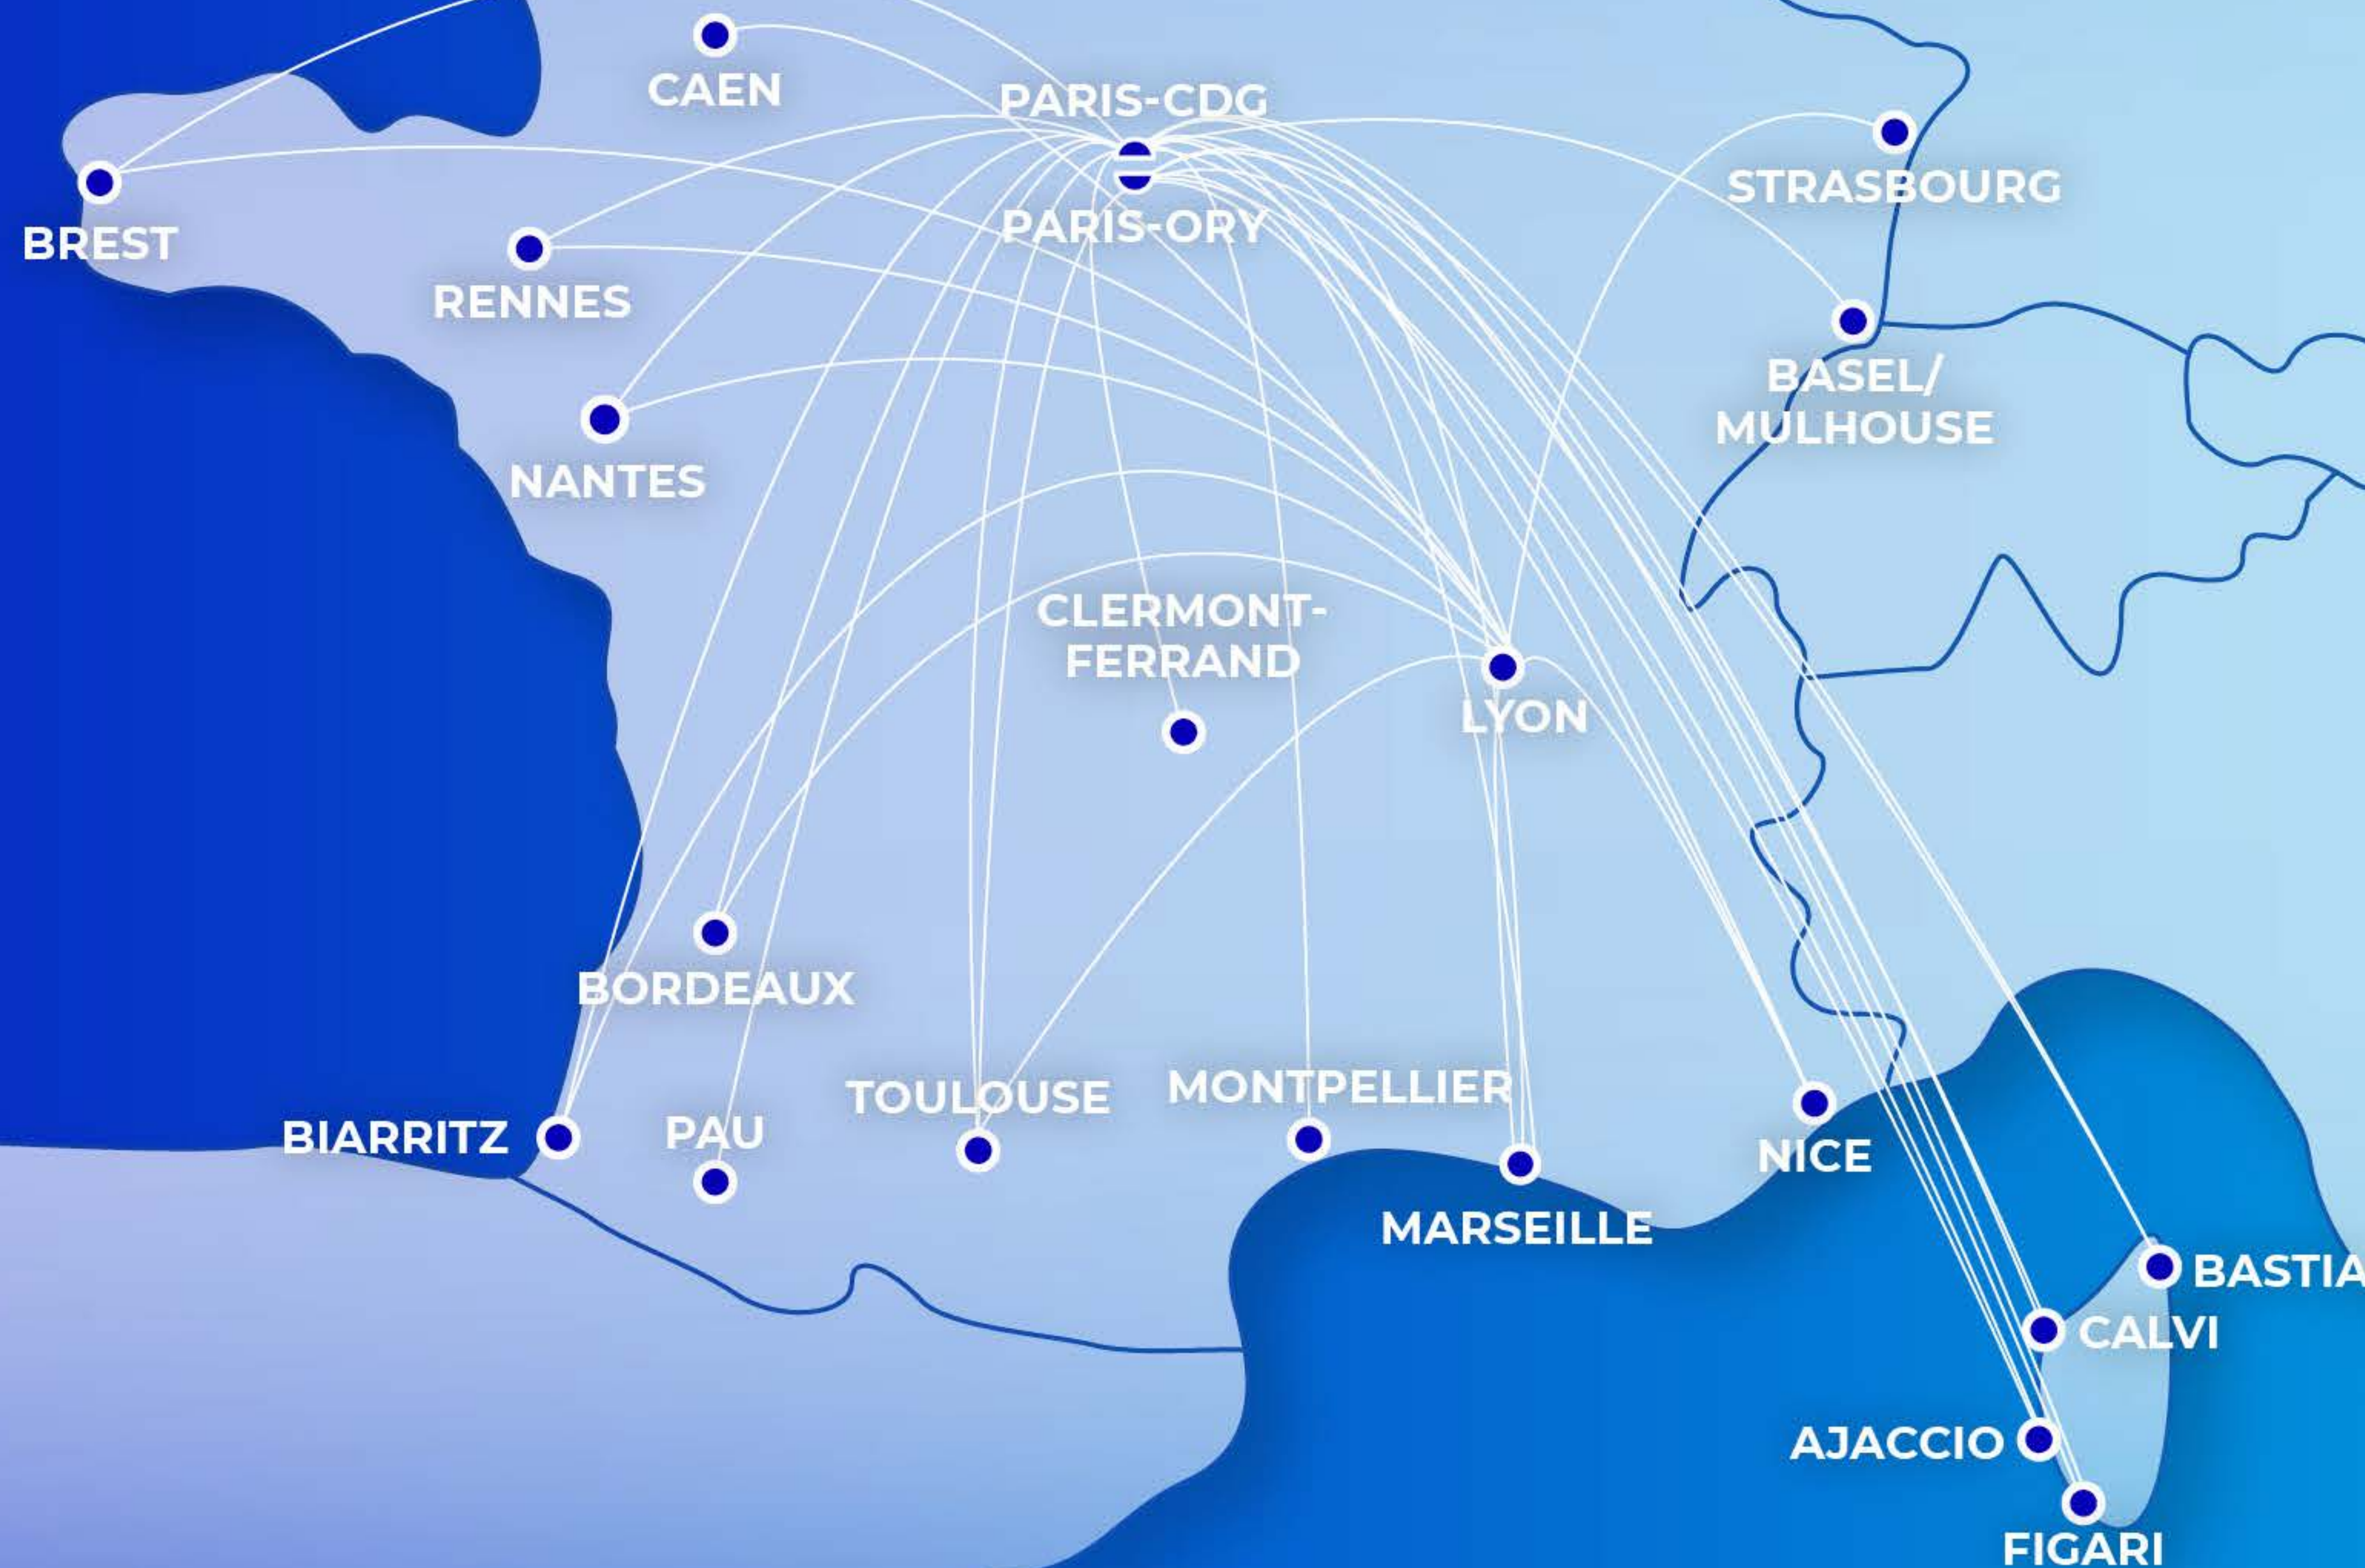

# Air France domestic summer network 2024

● OPERATED BY AIR FRANCE

FOR ACTUAL FLIGHT SCHEDULE AND DEPARTURE TIMES PLEASE CHECK AIRFRANCE.COM

The summer schedule applies from March 2024 until October 2024. Above information has been gathered with utmost care. Nevertheless, in our current dynamic world, things can change rapidly. The flight schedule is, for instance, depending on permission of air traffic and government authorization. Entry restrictions for travelers vary per country. Latest update of the information above: 23 February 2024

# Air France and KLM summer network 2024

Number of destinations	
111	in Europe
3	new destinations: Kalamata, Narvik, Verona

- NEW DESTINATION
- HUB
- OPERATED BY AIR FRANCE
- OPERATED BY KLM

FOR ACTUAL FLIGHT SCHEDULE AND DEPARTURE TIMES PLEASE CHECK AIRFRANCE.COM AND KLM.COM

The summer schedule applies from March 2024 until October 2024. Above information has been gathered with utmost care. Nevertheless, in our current dynamic world, things can change rapidly. The flight schedule is, for instance, depending on permission of air traffic and government authorization. For our domestic network France, a dedicated map is available. Entry restrictions for travelers vary per country. Latest update of the information above: 23 February 2024

- NEW DESTINATION
- HUB
- OPERATED BY AIR FRANCE
- OPERATED BY KLM
- OPERATED BY DELTA AIR LINES

FOR ACTUAL FLIGHT SCHEDULE AND DEPARTURE TIMES PLEASE CHECK AIRFRANCE.COM AND KLM.COM

The summer schedule applies from March 2024 until October 2024 and includes also the transatlantic Delta Air Lines destinations. Above information has been gathered with utmost care. Nevertheless, in our current dynamic world, things can change rapidly. The flight schedule is, for instance, depending on permission of air traffic and government authorization. Entry restrictions for travelers vary per country. Latest update of the information above: **23 February 2024**