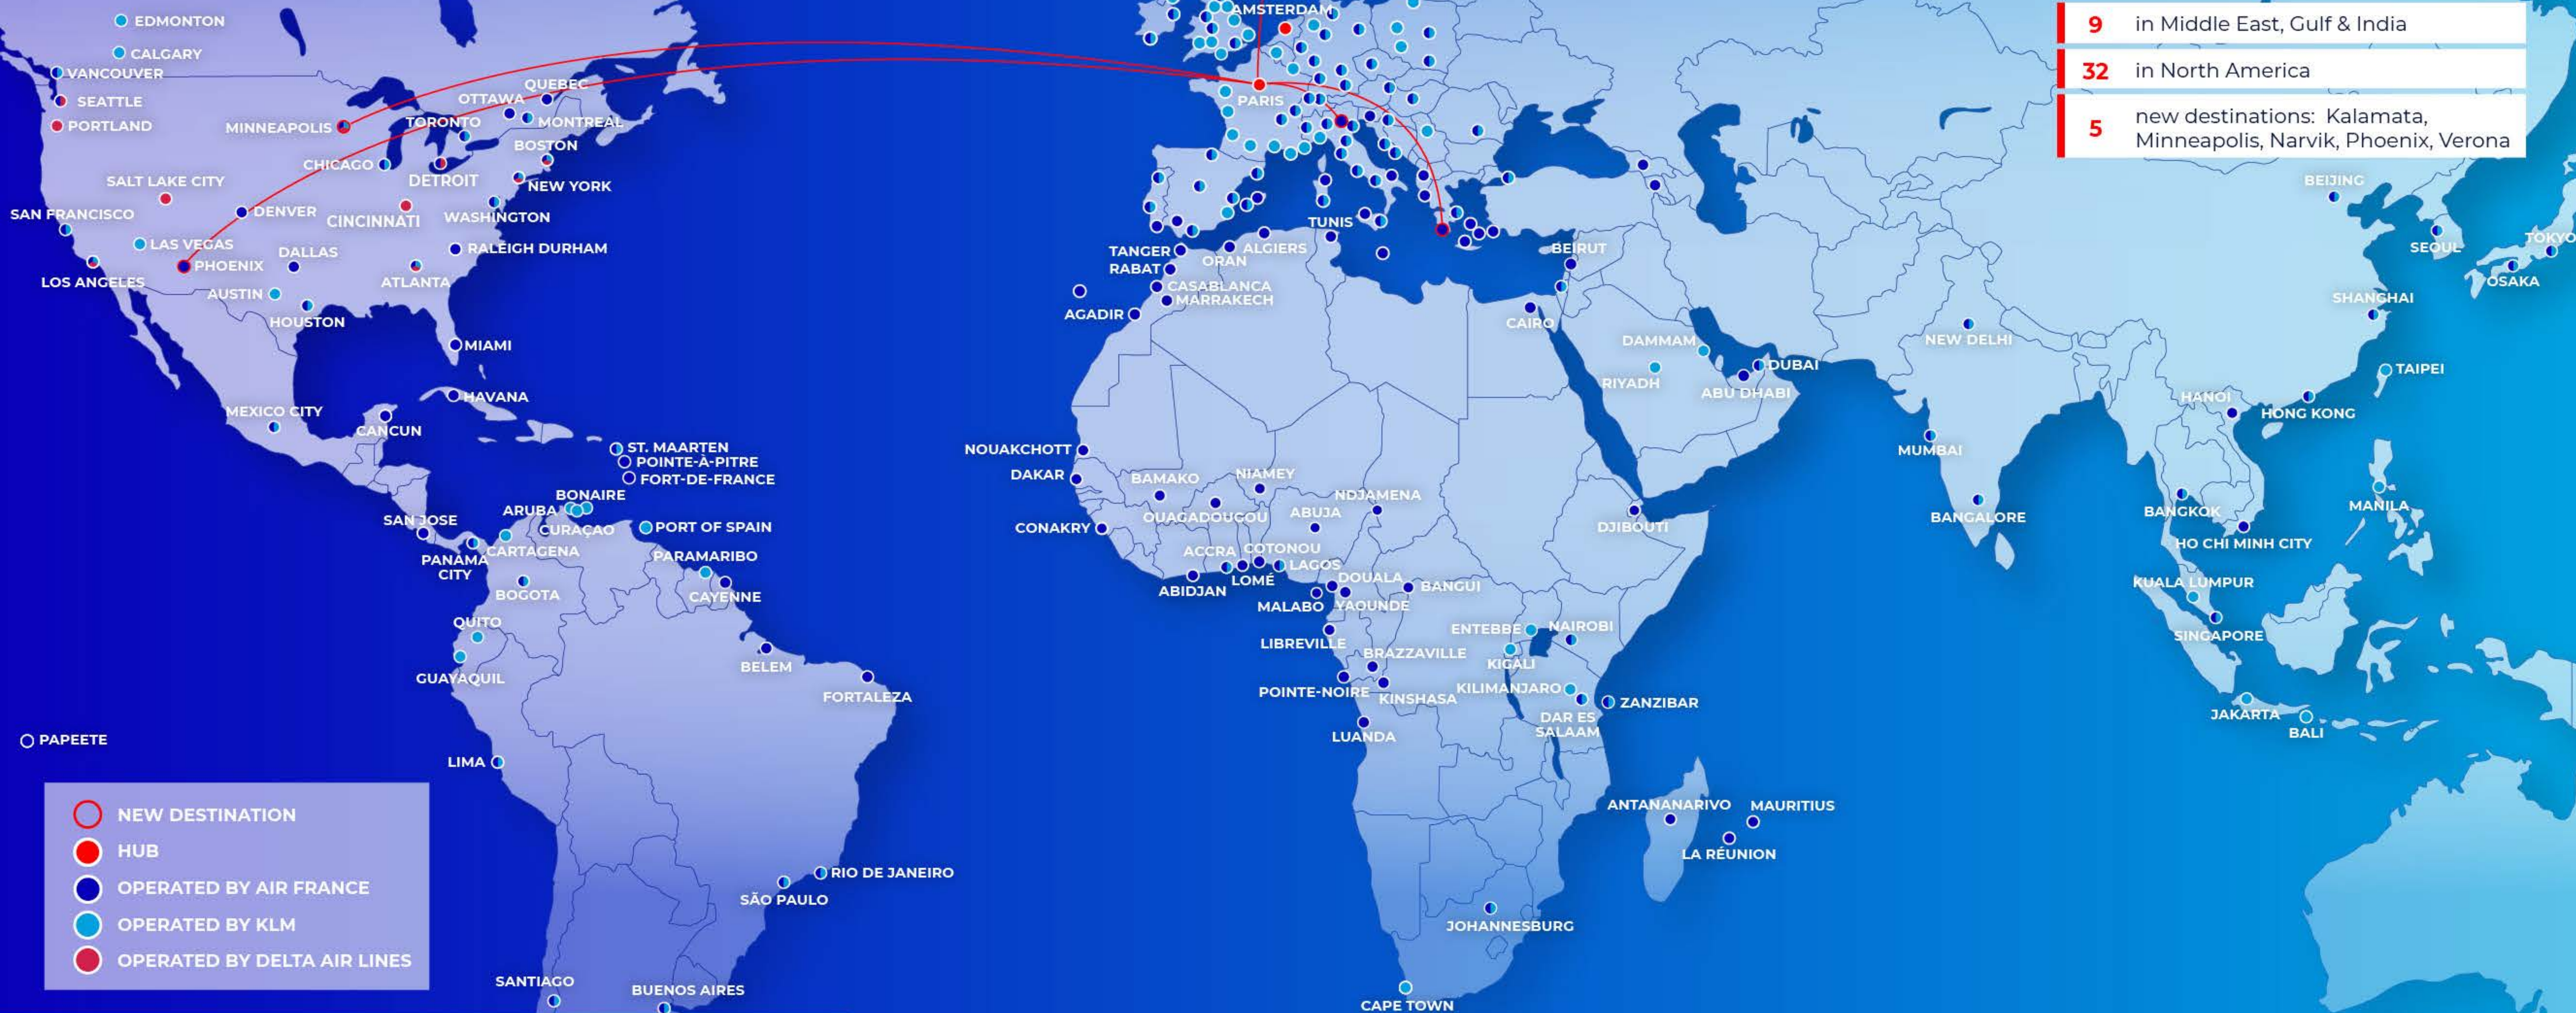

# Air France domestic summer network 2024

● OPERATED BY AIR FRANCE

FOR ACTUAL FLIGHT SCHEDULE AND DEPARTURE TIMES PLEASE CHECK AIRFRANCE.COM

The summer schedule applies from March 2024 until October 2024. Above information has been gathered with utmost care. Nevertheless, in our current dynamic world, things can change rapidly. The flight schedule is, for instance, depending on permission of air traffic and government authorization. Entry restrictions for travelers vary per country. Latest update of the information above: 23 February 2024

# Air France and KLM summer network 2024

Number of destinations	
111	in Europe
3	new destinations: Kalamata, Narvik, Verona

- NEW DESTINATION
- HUB
- OPERATED BY AIR FRANCE
- OPERATED BY KLM

FOR ACTUAL FLIGHT SCHEDULE AND DEPARTURE TIMES PLEASE CHECK AIRFRANCE.COM AND KLM.COM

The summer schedule applies from March 2024 until October 2024. Above information has been gathered with utmost care. Nevertheless, in our current dynamic world, things can change rapidly. The flight schedule is, for instance, depending on permission of air traffic and government authorization. For our domestic network France, a dedicated map is available. Entry restrictions for travelers vary per country. Latest update of the information above: 23 February 2024

- NEW DESTINATION
- HUB
- OPERATED BY AIR FRANCE
- OPERATED BY KLM
- OPERATED BY DELTA AIR LINES

FOR ACTUAL FLIGHT SCHEDULE AND DEPARTURE TIMES PLEASE CHECK AIRFRANCE.COM AND KLM.COM

The summer schedule applies from March 2024 until October 2024 and includes also the transatlantic Delta Air Lines destinations. Above information has been gathered with utmost care. Nevertheless, in our current dynamic world, things can change rapidly. The flight schedule is, for instance, depending on permission of air traffic and government authorization. Entry restrictions for travelers vary per country. Latest update of the information above: **23 February 2024**