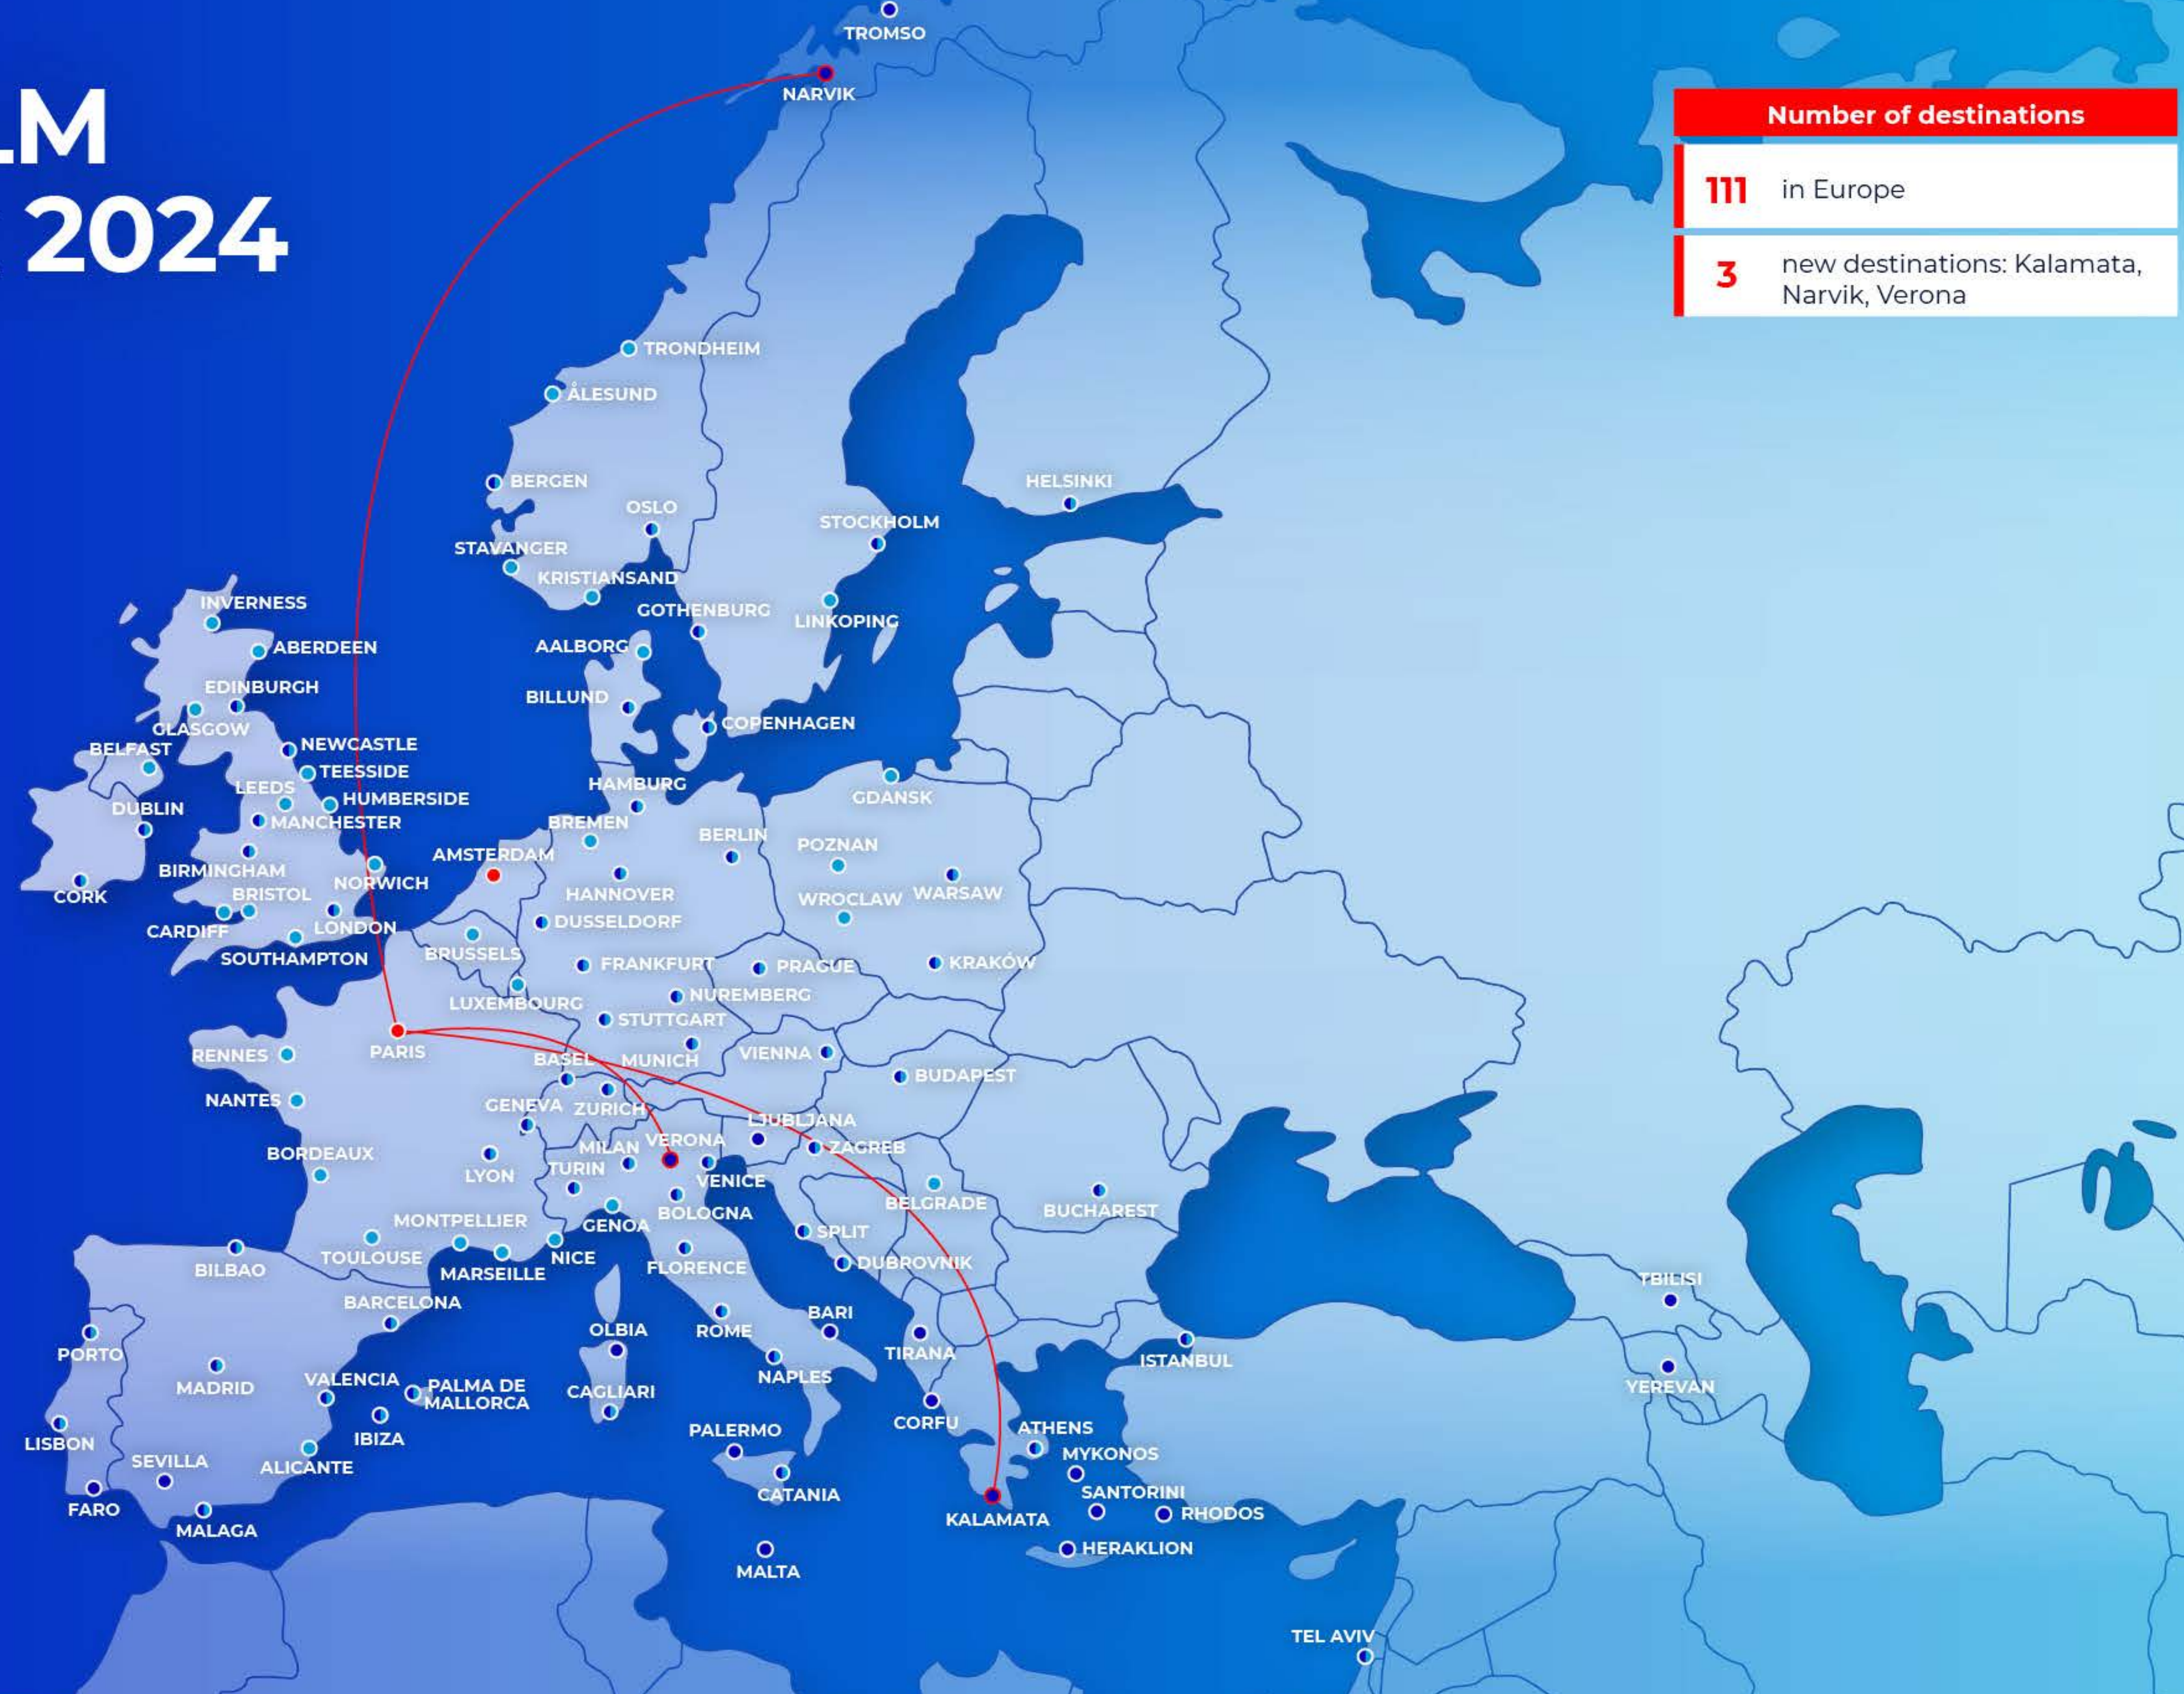

# Air France domestic summer network 2024

● OPERATED BY AIR FRANCE

FOR ACTUAL FLIGHT SCHEDULE AND DEPARTURE TIMES PLEASE CHECK AIRFRANCE.COM

The summer schedule applies from March 2024 until October 2024. Above information has been gathered with utmost care. Nevertheless, in our current dynamic world, things can change rapidly. The flight schedule is, for instance, depending on permission of air traffic and government authorization. Entry restrictions for travelers vary per country. Latest update of the information above: 23 February 2024

# Air France and KLM summer network 2024

Number of destinations	
111	in Europe
3	new destinations: Kalamata, Narvik, Verona

- NEW DESTINATION
- HUB
- OPERATED BY AIR FRANCE
- OPERATED BY KLM

FOR ACTUAL FLIGHT SCHEDULE AND DEPARTURE TIMES PLEASE CHECK AIRFRANCE.COM AND KLM.COM

The summer schedule applies from March 2024 until October 2024. Above information has been gathered with utmost care. Nevertheless, in our current dynamic world, things can change rapidly. The flight schedule is, for instance, depending on permission of air traffic and government authorization. For our domestic network France, a dedicated map is available. Entry restrictions for travelers vary per country. Latest update of the information above: 23 February 2024

- NEW DESTINATION
- HUB
- OPERATED BY AIR FRANCE
- OPERATED BY KLM
- OPERATED BY DELTA AIR LINES

FOR ACTUAL FLIGHT SCHEDULE AND DEPARTURE TIMES PLEASE CHECK AIRFRANCE.COM AND KLM.COM

The summer schedule applies from March 2024 until October 2024 and includes also the transatlantic Delta Air Lines destinations. Above information has been gathered with utmost care. Nevertheless, in our current dynamic world, things can change rapidly. The flight schedule is, for instance, depending on permission of air traffic and government authorization. Entry restrictions for travelers vary per country. Latest update of the information above: **23 February 2024**