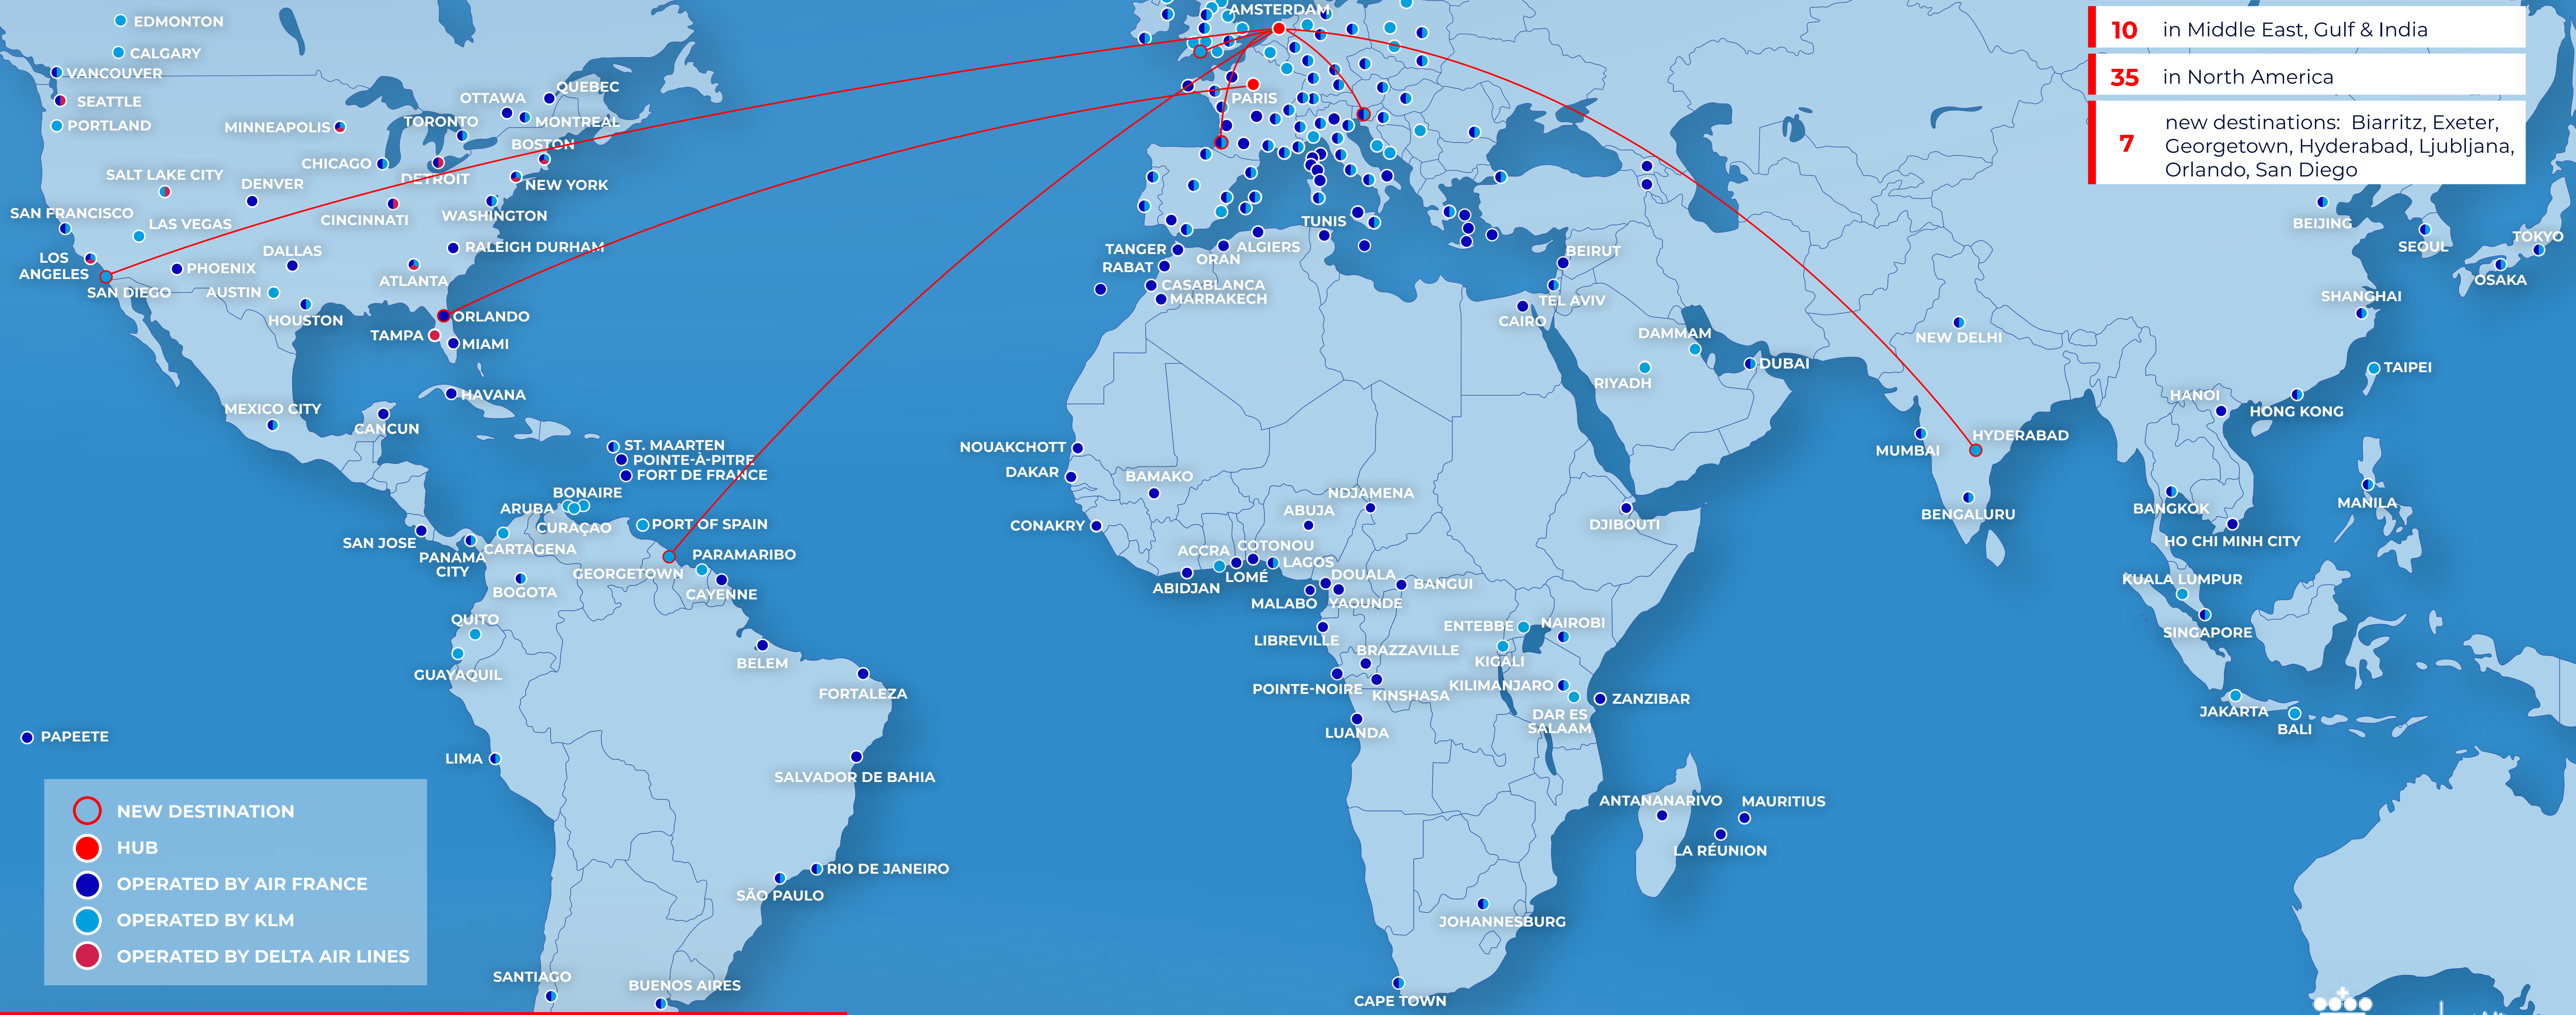

Air France domestic summer network 2025

FOR ACTUAL FLIGHT SCHEDULE AND DEPARTURE TIMES PLEASE CHECK AIRFRANCE.COM AND KLM.COM

The summer schedule applies from March 30 until October 26. Above information has been gathered with utmost care. Nevertheless, in our current dynamic world, things can change rapidly. The flight schedule is, for instance, depending on permission of air traffic and government authorization. Entry restrictions for travelers vary per country. Latest update of the information above: **4 March 2025**

Air France and KLM summer network 2025

Number of destinations
116 in Europe
3 new destination: Biarritz, Ljubljana, Exeter

- NEW DESTINATION
- HUB
- OPERATED BY AIR FRANCE
- OPERATED BY KLM

FOR ACTUAL FLIGHT SCHEDULE AND DEPARTURE TIMES PLEASE CHECK AIRFRANCE.COM AND KLM.COM

Air France and KLM summer network 2025

Number of destinations	
36	in Africa
16	in Asia
14	in Caribbean & Indian Ocean
14	in Central & South America
116	in Europe
10	in Middle East, Gulf & India
35	in North America
7	new destinations: Biarritz, Exeter, Georgetown, Hyderabad, Ljubljana, Orlando, San Diego

- NEW DESTINATION
- HUB
- OPERATED BY AIR FRANCE
- OPERATED BY KLM
- OPERATED BY DELTA AIR LINES

FOR ACTUAL FLIGHT SCHEDULE AND DEPARTURE TIMES PLEASE CHECK AIRFRANCE.COM AND KLM.COM

The summer schedule applies from March 30 until October 26 and includes also the transatlantic Delta Air Lines destinations. Above information has been gathered with utmost care. Nevertheless, in our current dynamic world, things can change rapidly. The flight schedule is, for instance, depending on permission of air traffic and government authorization. Entry restrictions for travelers vary per country. Latest update of the information above: **4 March 2025**