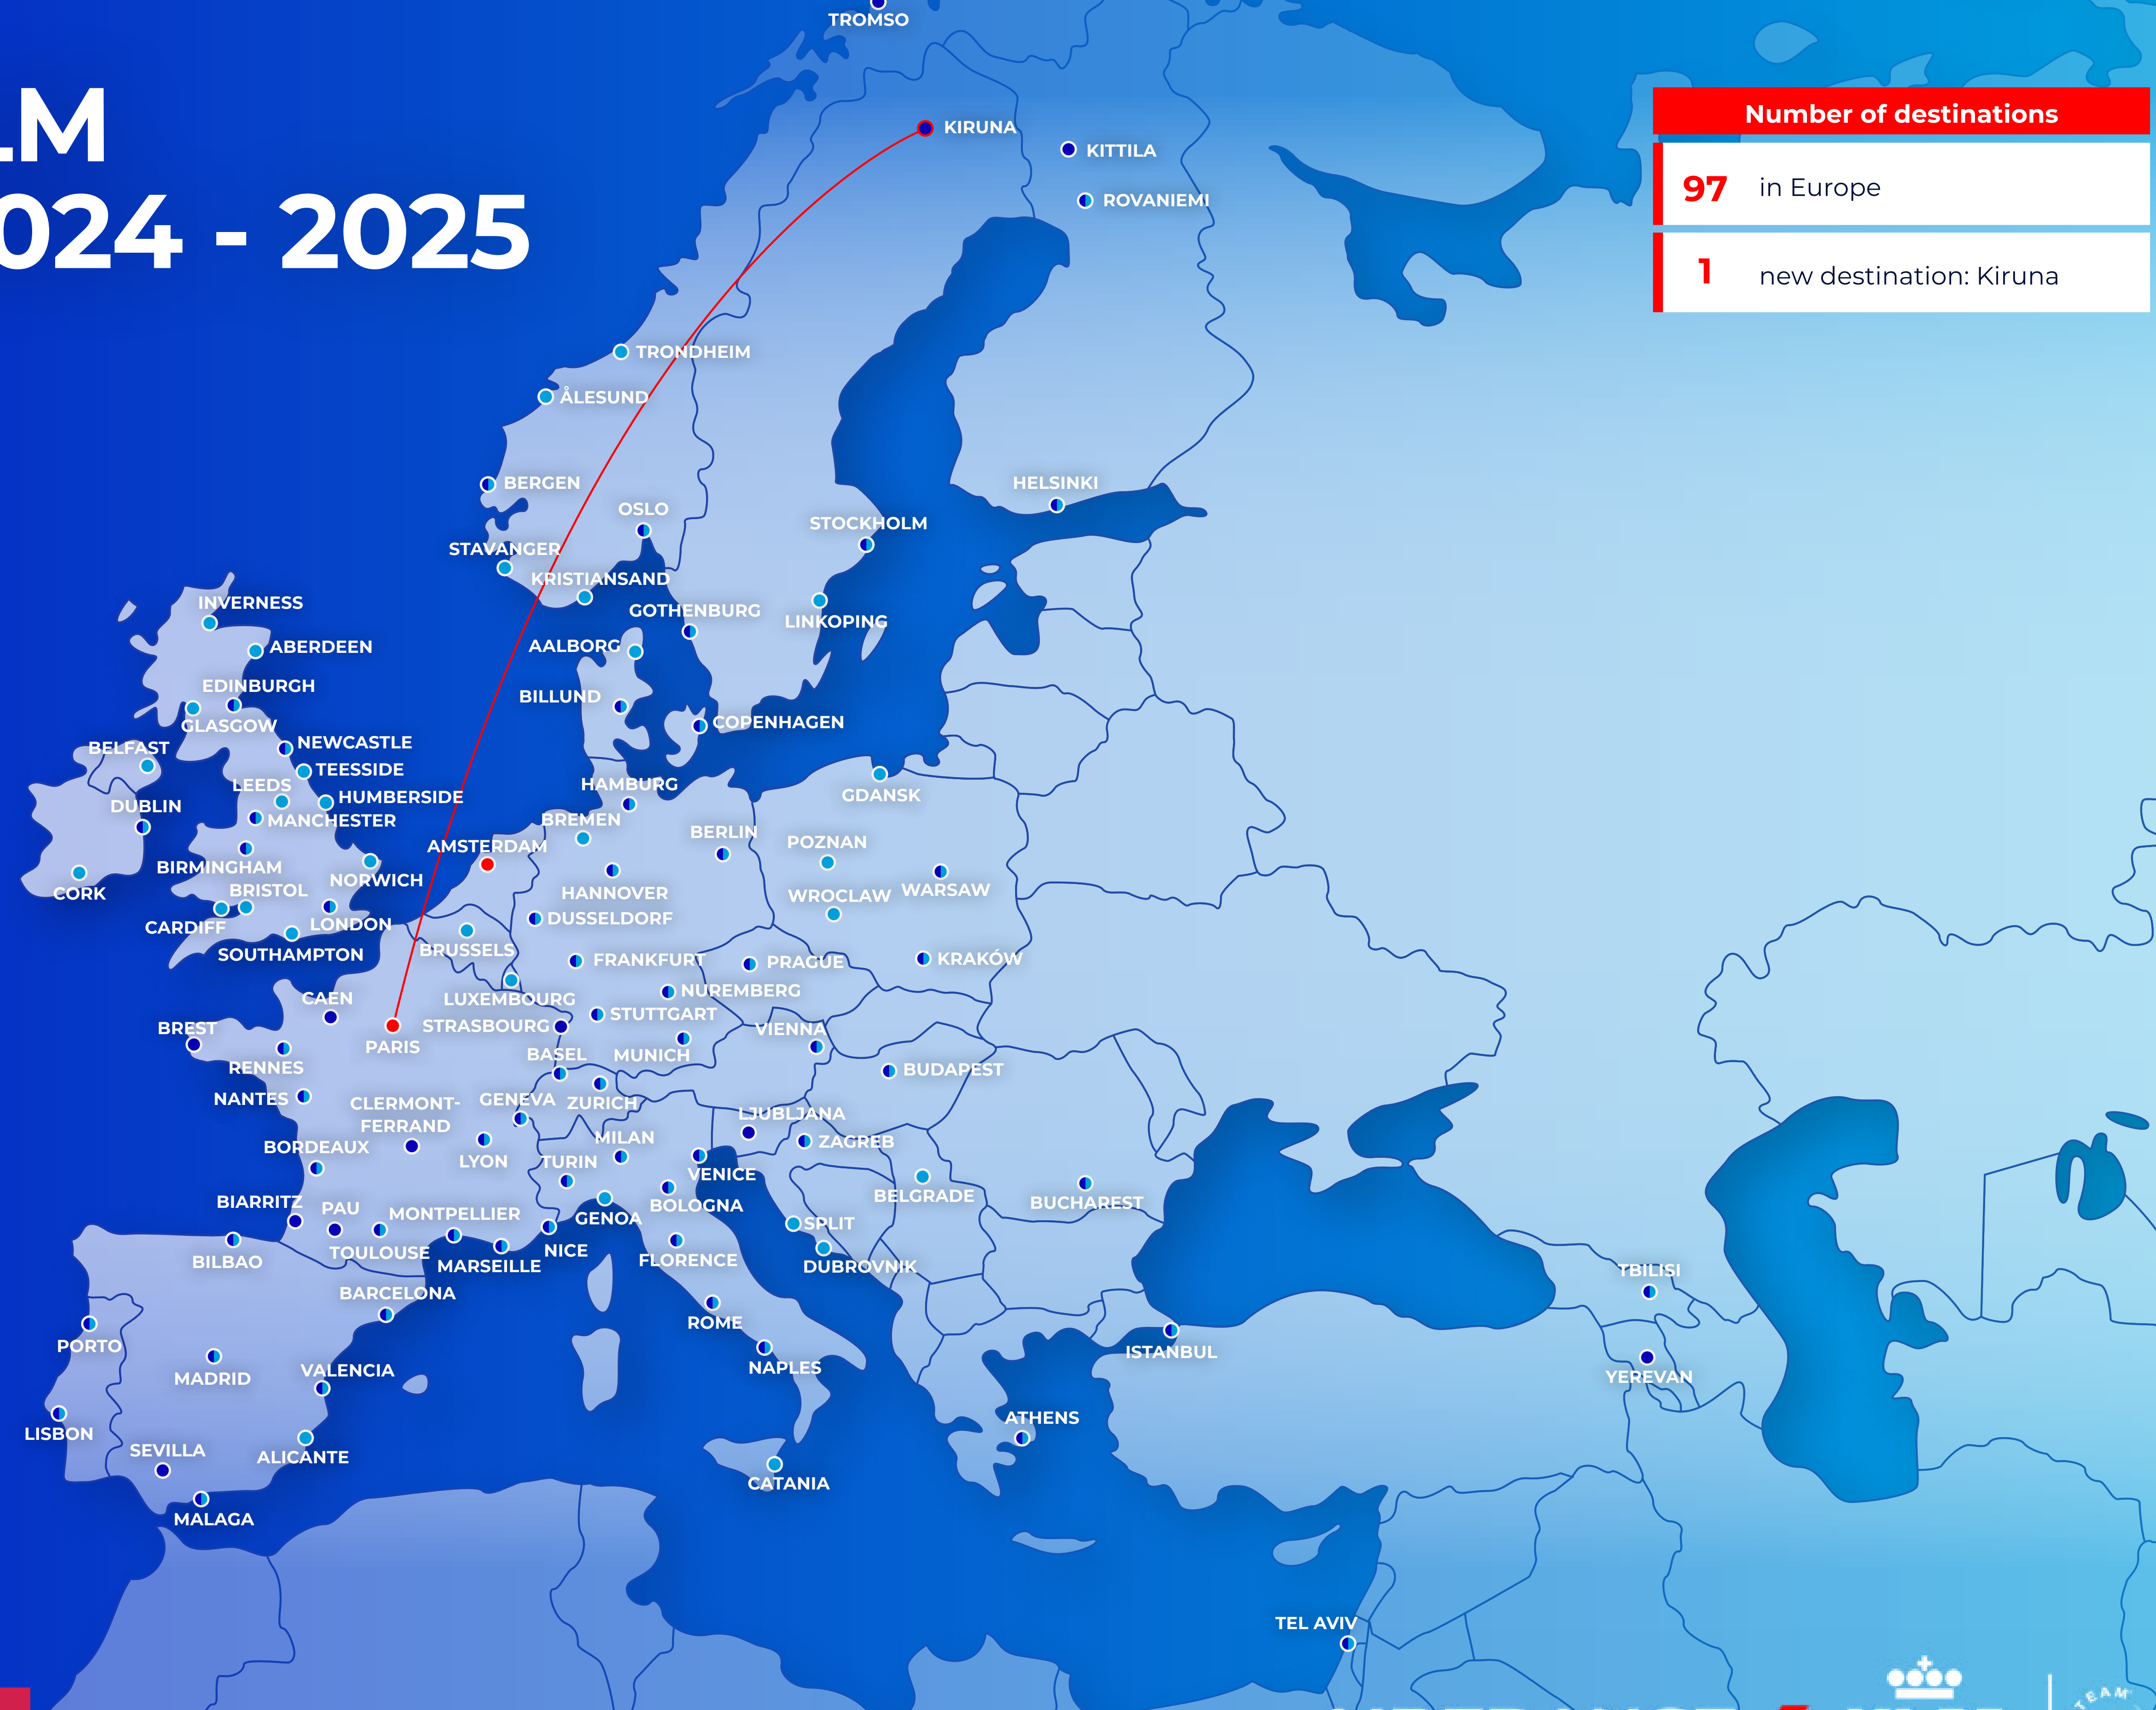

## DESTINATION

### Flights to / from Lyon

- Biarritz
- Bordeaux
- Brest
- Caen
- Marseille
- Nantes
- Nice
- Rennes
- Strasbourg
- Toulouse

The winter schedule applies from October 24 until March 25. Above information has been gathered with utmost care. Nevertheless, in our current dynamic world, things can change rapidly. The flight schedule is, for instance, depending on permission of air traffic and government authorization. Entry restrictions for travelers vary per country. Latest update of the information above: **17 September 2024**

# Air France and KLM winter network 2024 - 2025

Number of destinations	
<b>97</b>	in Europe
<b>1</b>	new destination: Kiruna

- HUB
- OPERATED BY AIR FRANCE
- OPERATED BY KLM

FOR ACTUAL FLIGHT SCHEDULE AND DEPARTURE TIMES PLEASE CHECK AIRFRANCE.COM AND KLM.COM

The winter schedule applies from October 24 until March 25. Above information has been gathered with utmost care. Nevertheless, in our current dynamic world, things can change rapidly. The flight schedule is, for instance, depending on permission of air traffic and government authorization. For our domestic network France, a dedicated map is available. Entry restrictions for travelers vary per country. Latest update of the information above: **17 September 2024**